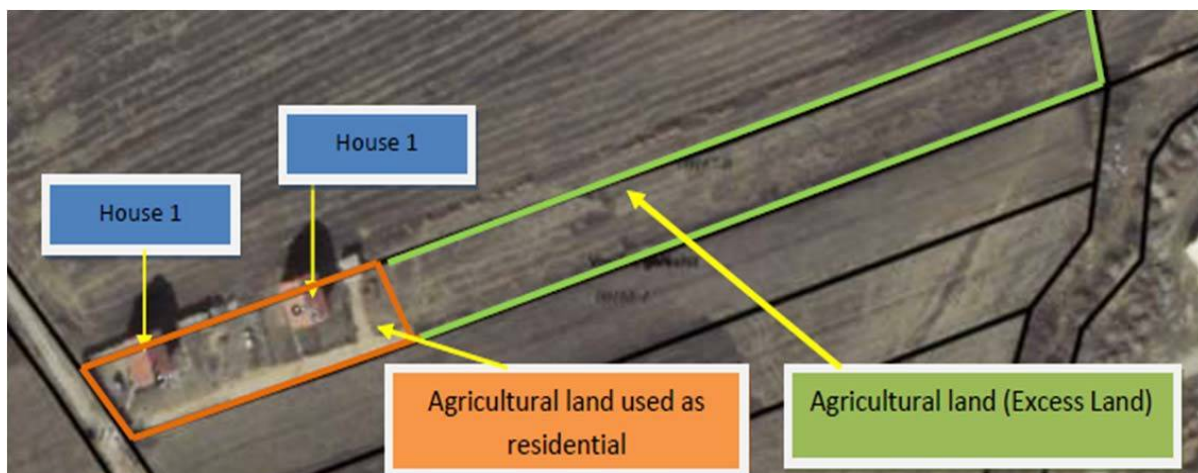

TEB SH.A. Announces selling of below immovable property

Property Location:	The property is located in the cadastral zone of village Vrellë e Goleshit, Municipality of Lipjan.
City and Country:	Lipjan , Republic of Kosova https: 42.5766517, 21.0072917
Parcel/s:	a) P-71409016-00167-0; b) P-71409016-00174-1 & P-71409016-00173-1
Parcel Surface:	a) 4,924m² ; b) 30,378m²=Total 35,302m²
Property consists:	a) House, Agriculture land parcels and cow farm; b) House, Agriculture land parcels and cow farms.
Price:	a) 54,000EUR ; b) 191,000EUR
Note:	

a) P-71409016-00167-0