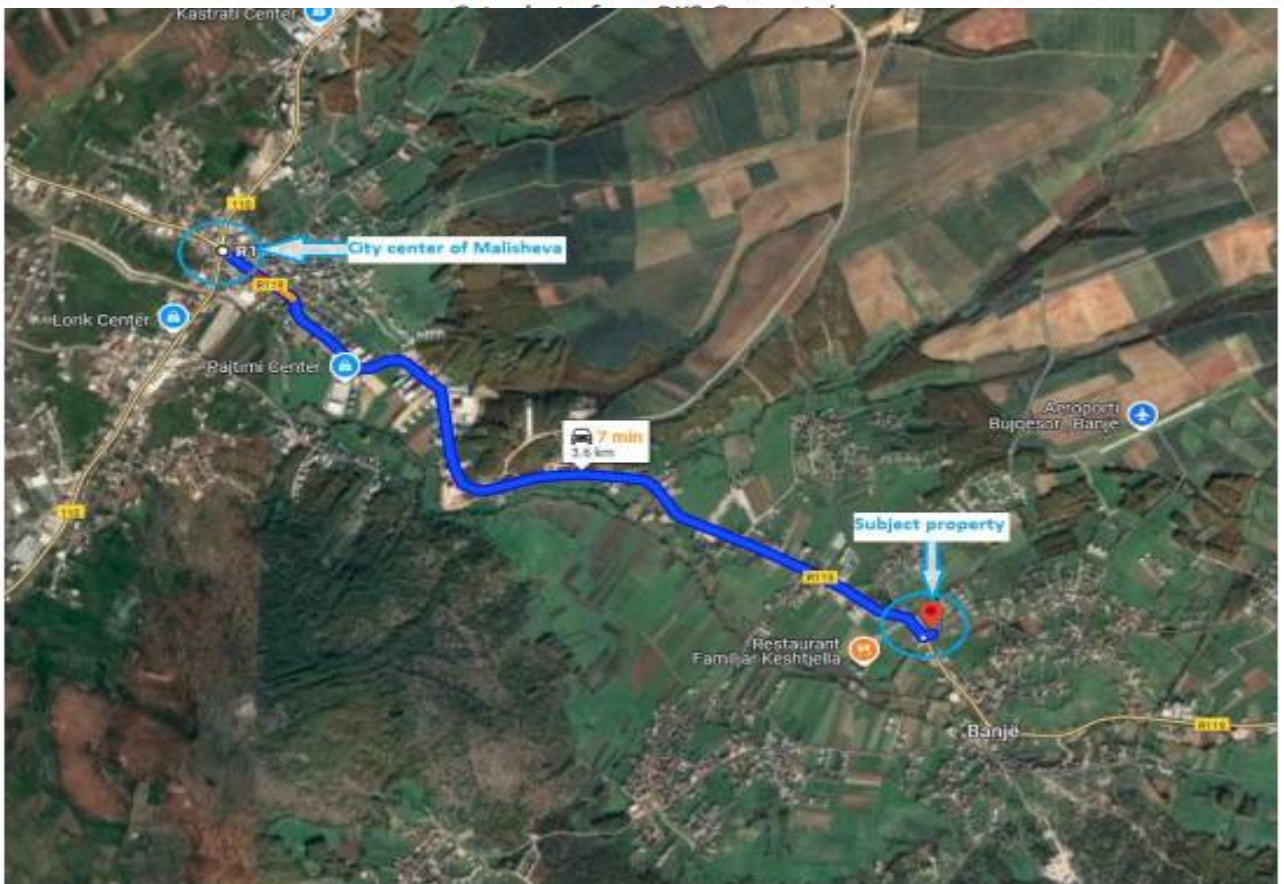

Public

Public